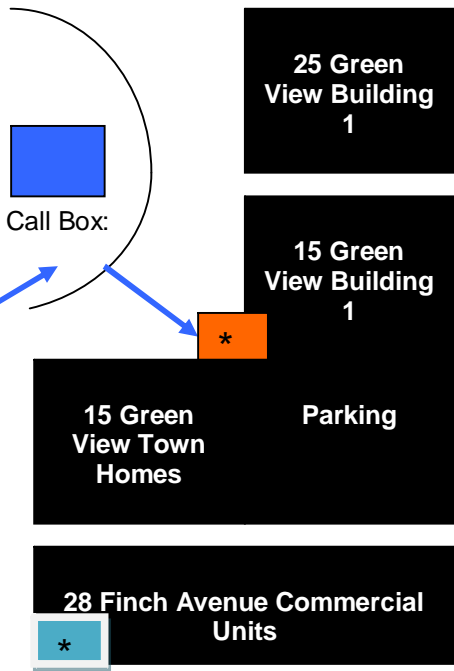

Parking TTC

Parking TTC

Greenview Ave.

Yonge Street

Stop Light

Finch Avenue West

Stop Light

**Call Box:**

Must press button and wait for security to open the right garage door.

**\***

Underground parking for commercial units – Right Garage door.

**\***

UHR Office